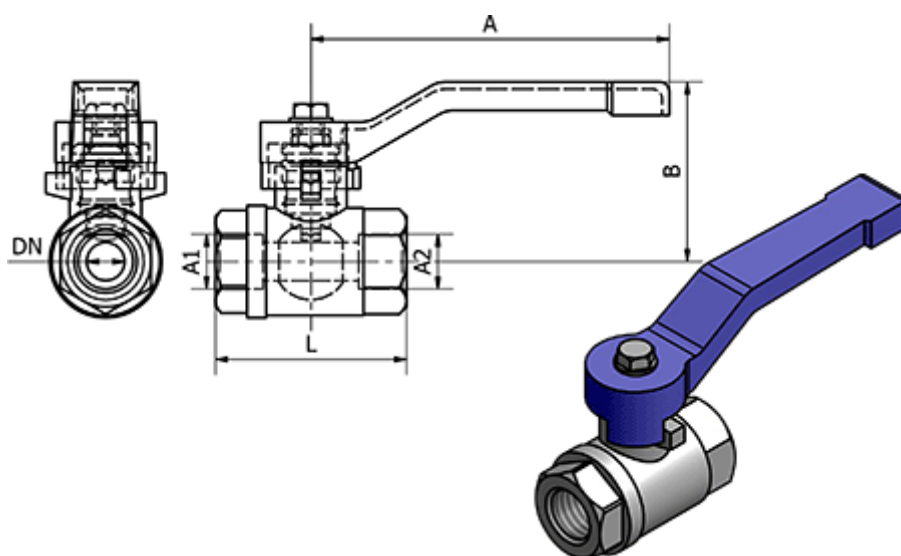

Data Sheet

Article number: 58633406E

Description: Ball Valve 334.06-E, - G 1"
Ball Valve

Measures

A = 118

B = 55

DN = 24.5

L = 63

Thread A1 = G 1"

Thread A2 = G 1"